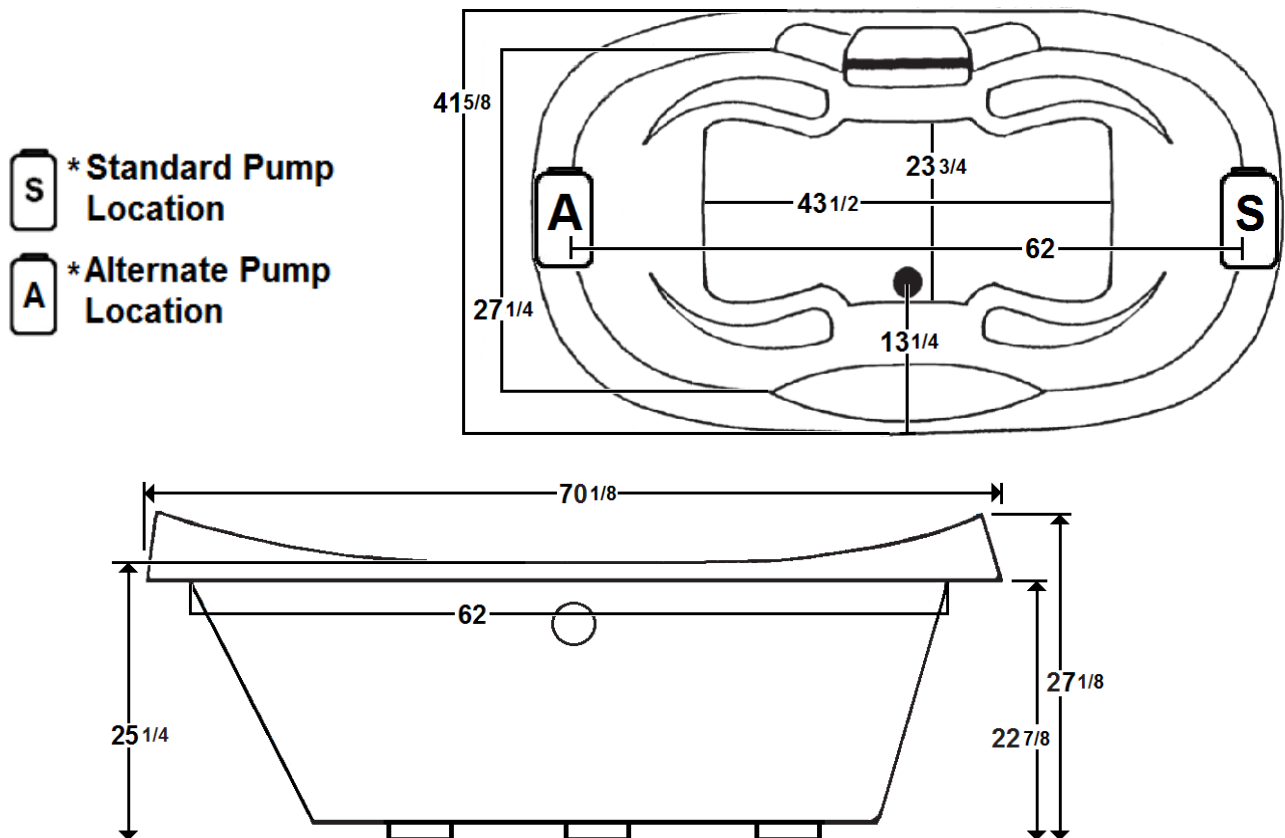

## 72" x 42" Drop-In Acrylic Whirlpool

Model Number  
**7242MW064**  
Drop-In Whirlpool in White

**\*All dimensions are +/- 1/2" and subject to change without notice\***

### Technical Information

- Weight: 149 lbs.
- Water Depth to Overflow: 17 1/2"
- Water Operating Level:
- Water Capacity: 95 gal.
- Sump Dimension: 43 1/2" x 23 3/4"